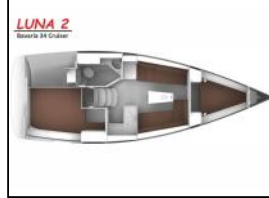

## Sailing yacht Bavaria 34 Cruiser Luna 2

Yacht ID: 97034  
Yachttyp: Sailing yacht  
Yacht: [Bavaria 34 Cruiser Luna 2](#)  
Marina: Turkey / Marina Imbat-Fethiye  
Production year: 2023  
Cabins: 2 (2)  
Deposit: € 1.500,00