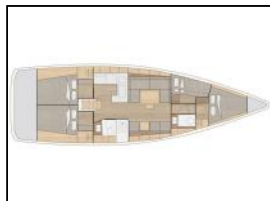

## Sailing yacht Salona 46 CLIO

**Chart plotter:** GPS with chart plotters,  
**Chart plotter in cockpit:** GPS in cockpit,  
**Cockpit cushion:** Cockpit cushions,  
**Electric winches:** Electric winches,  
**General:** Air Conditioning, Autopilot, Battery charger, Bimini top, Bow thruster, CD/MP3 player, Cockpit shower with warm water, Cockpit table, Compass, Depth meter, Dinghy, Electric bilge pump, Electric windlass, Emergency signals, Fire extinguisher, First aid kit, Fridge, Generator, Heating, Holding tank, Life raft, Life vests and belts, Manual bilge pump, Navigation charts, Pillows, blankets, sheets and towels, Pilot book, Shore power, Speed log, Steering wheel, Stove with oven, Sun tent, Teak Cockpit, VHF,  
**Radio-CD player:** FM radio,  
**Sprayhood:** Sprayhood,

Yacht ID: 97062  
 Yachttyp: Sailing yacht  
 Yacht: [Salona 46 CLIO](#)  
 Marina: Croatia / Marina Kastela  
 Production year: 2023  
 Cabins: 4 (4)  
 Deposit: € 2.500,00