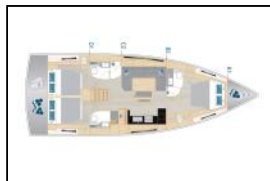

Sailing yacht Hanse 460 Pisch

Yacht ID: 97121
 Yachttyp: Sailing yacht
 Yacht: [Hanse 460 Pisch](#)
 Marina: Croatia / Marina Kastela
 Production year: 2024
 Cabins: 3
 Deposit: € 2.000,00

Deck: Bathing platform, Bimini top, Cockpit cushions, Cockpit table, Cockpit/stern, outside shower, Dinghy, Electric anchor windlass, Sprayhood, Teak cockpit, Teak deck,
Entertainment: DVD player, Outside speakers, Radio CD player, TV,
Galley: Hot water, Kitchen utensils (Galley equipment, cutlery), Microwave, Oven, Refrigerator, Stove,
Interior: Bed linen, Electric toilet, Heating,
Navigation: Autopilot, Bow thruster, GPS chart plotter - cockpit, Nautical charts, Pilot book, Tridata,
Sails: 145% reacher on a second forestay, Electric halyard winch,
Yacht electrics: Batteries, Battery charger , Inverter, VHF radio ,