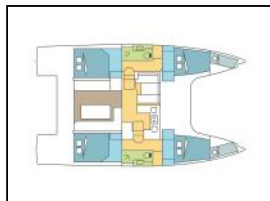

Catamaran Nautitech 40 Open Happy

Deck: Cockpit cushions, Cockpit/stern, outside shower, Electric anchor windlass, Swimming ladder,
Galley: Hot water, Oven, Refrigerator, Stove,
Interior: Electric fans in cabins,
Navigation: Autopilot, GPS chart plotter, Speedometer (Speed log),
Sails: Lazy bag, Lazy jacks, Self tailing winch,
Yacht electrics: Inverter, Solar panels, VHF radio ,