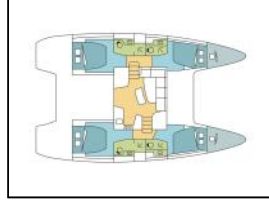

Catamaran Lagoon 42 Sleepy

Deck: Bimini top, Cockpit cushions, Cockpit/stern, outside shower, Electric anchor windlass, Swimming ladder,
Entertainment: Indoor speakers, Outside speakers,
Galley: Oven, Refrigerator, Stove,
Interior: Electric fans in cabins, Electric toilet,
Navigation: Autopilot, GPS chart plotter, Speedometer (Speed log), Wind instrument/Anemometer,
Sails: Electric winch, Lazy bag, Lazy jacks,
Yacht electrics: Battery charger, Inverter, Service batteries, Solar panels, VHF radio, Watermaker - desalinator,