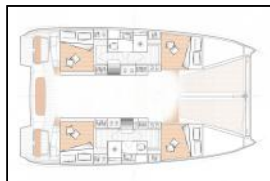

Catamaran Excess 11 Lady Ellen - 1809/2024

Yacht ID: 97784
 Yachttyp: Catamaran
 Yacht: [Excess 11 Lady Ellen - 1809/2024](#)
 Marina: Balearics / Palma de Mallorca, Marina Naviera Balear
 Production year: 2023
 Cabins: 4
 Deposit: € 0,00

Deck: Anchor, Bimini top, Boat hook, Bosun's chair (Safe seat) (boatswain's chair), Davit, Dinghy with outboard engine, Jerry can for fuel (outboard), Ropes, Water hose,
Entertainment: Fins, Hi-Fi system, Mask and snorkel, Wi-Fi Internet,
Galley: Blender, Dishes, Freezer, Kitchen utensils (Galley equipment, cutlery), Refrigerator,
Interior: Blankets, Electric fans, Electric toilet, Towels,
Navigation: Autopilot, Binoculars, Compass, GPS, Navigation (Nautical) charts and nautical guide, Navigation set, Radar reflector, Wind/speed/depth instruments,
Safety: Buoyant smoke signal, Distress flare box, Fire blanket, Fire extinguisher, Fog horn, Horseshoe lifebuoy, Inflatable life raft, Life buoy + Flashing light, Search light,
Sails: Electric winch, Winch,
Yacht electrics: Inverter, VHF radio,