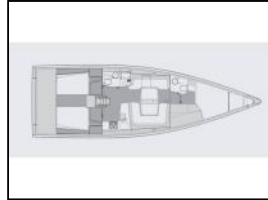

Sailing yacht Elan E6 BALI

Yacht ID: 98127
 Yachttyp: Sailing yacht
 Yacht: [Elan E6 BALI](#)
 Marina: Croatia / Marina Novi, Novi Vinodolski
 Production year: 2023
 Cabins: 3 (3)
 Deposit: € 3.000,00

Air condition: Air condition,
Autopilot: Autopilot,
Bimini: Bimini,
Bow thruster: Bow thruster,
Chart plotter: Salon GPS-Plotter,
Chart plotter in cockpit: GPS chart plotter in cockpit,
Cockpit cushion: Cockpit cushions,
Dinghy: Dinghy,
Electric toilet: Electric toilet,
General: 2 steering wheels, Bed linen, Cockpit table, Cooker, Depthsounder, Electric anchor windlass, First aid kit, Hot water, Kitchen Utensils, LED lights, Life jackets, Navigation/position Lights, Outside Shower, Oven, Pillows and Blankets, Radio, USB, Bluetooth, Shower, Sink, Speedometer, Tridata, Wind instrument,
Inverter: Inverter,
Refrigerator: Refrigerator,
Sprayhood: Sprayhood,