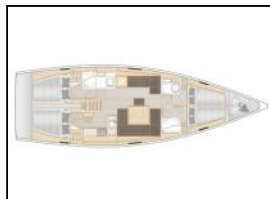

Sailing yacht Hanse 458 DELTA

Yacht ID: 98155
 Yachttyp: Sailing yacht
 Yacht: [Hanse 458 DELTA](#)
 Marina: Croatia / Marina Novi, Novi Vinodolski
 Production year: 2019
 Cabins: 4 (4)
 Deposit: € 2.500,00

Air condition: Air condition,
Autopilot: Autopilot,
Bimini: Bimini top,
Bow thruster: Bow Thruster,
Chart plotter in cockpit: GPS chart plotter in cockpit,
Dinghy: Dinghy,
General: Cockpit table, Depthsounder, Electric anchor windlass, Hot water, Outside Shower, Outside Speaker, Radio, Speedometer, VHF radio, Wind instrument,
Radio-CD player: Radio CD player,
Sprayhood: Sprayhood,
Teak cockpit: Teak cockpit,
TV: TV,