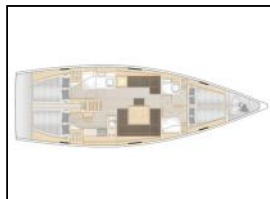

## Sailing yacht Hanse 458 DELTA

**Air condition:** Air condition,  
**Autopilot:** Autopilot,  
**Bimini:** Bimini top,  
**Bow thruster:** Bow Thruster,  
**Chart plotter in cockpit:** GPS chart plotter in cockpit,  
**Dinghy:** Dinghy,  
**General:** Cockpit table, Depthsounder, Electric anchor windlass, Hot water, Outside Shower, Outside Speaker, Radio, Speedometer, VHF radio, Wind instrument,  
**Radio-CD player:** Radio CD player,  
**Sprayhood:** Sprayhood,  
**Teak cockpit:** Teak cockpit,  
**TV:** TV,