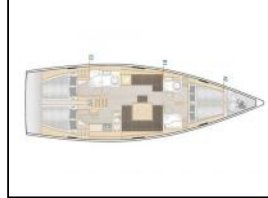

Sailing yacht Hanse 458 Kiveli

Yacht ID:	98222
Yachttyp:	Sailing yacht
Yacht:	Hanse 458 Kiveli
Marina:	Greece / Corfu, Gouvia Marina
Production year:	2020
Cabins:	4 (4)
Deposit:	€ 3.000,00

Autopilot: Autopilot Set,
Bimini: BIMINI TOP,
Bow thruster: BOWTHRUSTER,
Chart plotter: GPS Plotter,
Chart plotter in cockpit: GPS PLOTTER IN COCKPIT,
Cockpit cushion: Cushions Cockpit Set,
Cockpit speakers: Speakers in Cockpit,
Dinghy: DINGHY,
Electric toilet: ELECTRIC TOILETS,
General: Anchor Chain 10m Spare, Anchor Chain Main, Anchor Main, Anchor Spare, Anchor windlass, Anchor Windlass Control, Anchor Windlass Handle, Battery Charger, Battery Operated Navigation Lights Set, Binoculars, Black Plastic Balls, Black Plastic Cone, Blankets, Boat Hook, Boat Manuals, Bosun's Chair, Bottle-Can Opener, Bowls, CABINS FANS, Casserole Big, Cheese Grater, Clothes Pegs, COCKPIT TABLE, Coffee Cups, Coffee Pot Filter Press, Cutting Board, Deck Brush, Deck-Cockpit Shower, Depth Echo Sounder, Diesel Canister, Dinghy Oars and Locks, Dinghy Pump, Dinghy Repair Kit, Dinghy Seat, Distress Flares Box, Distress Mirror, Divider, Dust Pan and Brush, ECHO SOUNDER, Emergency Tiller, ENGINE BATTERY, Engine Oil Spare, Engine(s) Spare Box, EPIRB, Fenders, Fire Extinguishers, First Aid Kit, Flag Halyards, Floating Light, Foghorn, Forks, Frying Pans, Fuel funnel, FULL GALLEY EQUIPMENT, FULL SAFETY EQUIPMENT, FURLING MAIN SAIL, GANGWAY, Gas Bottles, Gas Stove with Burners and Grill, Glasses Drinking, Glasses Wine, Greek Waters Pilot, Hand Bearig Compass, Hangers, Horseshoe Lifebuoy, Kettle, Knives Bread, Knives Meat, Knives Serving, Knives Vegetable, Ladle, Lemon Squeezer, Liferaft, Light House Book, Linen and Bedding, Mooring Ropes 25m, Mooring Ropes 50m, Navigation Ruller, Normal foam-type Life Jackets Type/Adults, Normal foam-type Life Jackets Type/Children, Outboard Motor Jerry Can, Oven gloves, Padlocks, Pencils set, Pillow Cases, Pillows, Placemats for Pots, Plastic Bucket, Plates Main Dish, Plates Serving, Plates Small, Plates Soup, Pyrex Oven dish, Radar reflector, Ropes Spare, SAFETY BELTS, Safety Hamesses with Belts, Sail Repair Kit, Salad Bowls, Saucepans, Scissors, Sea Charts Area Set, SELF-TACKING JIB, Serving Tray, Set of FLags, C.N.Q., Sheets, Shore Power Cable, Shore Power Cable and Adaptors, Small Plates, Sockets 220V, Sockets 220V Cabins, Sockets 220V Saloon, Spatula, Speakers in Saloon, Speed Meter Log, Spoons Soup, Spoons Tea, Strainer Spagetti, Strainer Tea, Swimming Ladder, Tanks Opener, Tapper Ware, Toilets Electric Pumps, Tongs, Tools Box, Torch Light, Towels Bath, Towels Face, USB Charging Ports, USB CONNECTION CHART TABLE, Vegetable Peeler, VHF, Waste-Holding Tank(s), Water Boiler, Water Hose and Adaptors, Water Jug, Whisk, Winch Handles, WIND INSTRUMENTS, Wind System, Wire Cutter, Wooden Blanks Set, Wooden Spoons,