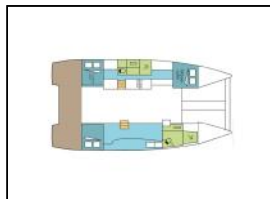

Catamaran Excess 11 LANAH 8

Yacht ID: 98701
 Yachttyp: Catamaran
 Yacht: [Excess 11 LANAH 8](#)
 Marina: French Polynesia / Raiatea (Tahiti)
 Production year: 2023
 Cabins: 1 + 2
 Deposit: € 0,00

Deck: Bimini top, Cockpit cushions, Cockpit light, Cockpit/stern, outside shower, Davit, Dinghy, Electric anchor windlass, Swimming ladder,
Entertainment: Hi-Fi system, TV,
Galley: Freezer, Oven, Side galley, Stove,
Interior: Carpet, Electric fans in cabins, Electric toilet, Teak interior,
Navigation: AIS, Autopilot, Compass, GPS chart plotter, Log/speed instrument, Radar, Raymarine navsystem (Tridata, Echo, Wind),
Sails: Lazy bag, Lazy jacks,
Yacht electrics: 230 volt socket, Air condition, Generator, Inverter, Service batteries, Solar panels, VHF radio, Watermaker - desalinator,