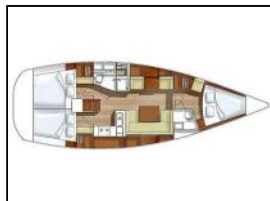

Sailing yacht Hanse 400 Gaia

Autopilot: Raymarine Autopilot,
Chart plotter: Chart plotter,
General: 2 Steering Wheels, 220 Volt socket, Bilge pump - Electric, Bosun's chair (Safe seat) (boatswain's chair), Compass, Distress signals, DSC station, Emergency tiller, Fire extinguisher, First aid kit, Fog horn, Folding Propeller, Life buoy + Flashing light, Life jackets, Life Belts(Safety Harness), Life raft, Radar reflector, Raymarine GPS, Saildrive, Wind/Speed/Depth Instruments,
Inverter: 300W Inverter,
Solar panel: Solar panels,