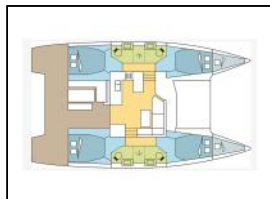

Catamaran Fountaine Pajot Astrea 42 PAPANG

Yacht ID: 98737
Yachttyp: Catamaran
Yacht: [Fountaine Pajot Astrea 42 PAPANG](#)
Marina: Balearics / Palma de Mallorca, Marina Naviera Balear
Production year: 2023
Cabins: 4 + 2
Deposit: € 4.000,00

Deck: Bimini top, Cockpit cushions, Cockpit fridge, Cockpit table, Cockpit/stern, outside shower, Dinghy, Electric anchor windlass, Outboard engine, Starboard doors to deck, Swimming ladder,
Entertainment: Outside speakers,
Galley: Oven, Refrigerator, Stove,
Interior: Curtains, Electric fans in cabins, LED interior lights,
Navigation: Autopilot, GPS chart plotter, Speedometer (Speed log), Wind instrument/Anemometer,
Sails: Electric winch, Lazy bag, Lazy jacks, Self tailing winch,
Yacht electrics: Inverter, Plugs 12v, Solar panels, VHF radio, Watermaker - desalinator, WC pump,

Price per week / Season 2024

13.07. - 19.07. € 8.970	20.07. - 26.07. € 11.555	27.07. - 02.08. € 9.980	
03.08. - 16.08. € 10.480	17.08. - 23.08. € 9.615	24.08. - 30.08. € 7.915	
31.08. - 06.09. € 7.540	07.09. - 13.09. € 9.250	14.09. - 20.09. € 8.575	21.09. - 27.09. € 7.900
28.09. - 04.10. € 7.680	05.10. - 11.10. € 5.755	12.10. - 18.10. € 5.205	19.10. - 25.10. € 3.695
26.10. - 01.11. € 3.190	02.11. - 08.11. € 2.795	09.11. - 06.12. € 2.375	07.12. - 28.03. € 2.795
31.05. - 06.06. € 3.190	07.06. - 13.06. € 2.795	14.06. - 20.06. € 2.375	21.06. - 27.06. € 2.795