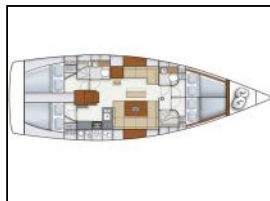

Sailing yacht Hanse 445 Taurus 6

Yacht ID:	98748
Yachttyp:	Sailing yacht
Yacht:	Hanse 445 Taurus 6
Marina:	Turkey / Yes Marina-Fethiye
Production year:	2012
Cabins:	4 (4)
Deposit:	€ 2.500,00

Autopilot: Autopilot,
Bimini: Bimini top,
Chart plotter: GPS chart plotter,
General: 220 volt socket, Cockpit table, Cockpit/stern, outside shower, Depth sounder, Electric anchor windlass, Freezer, Hot water, Outside speakers, Oven, Self tailing winch, Stove, Swimming ladder, VHF radio, Wind instrument/Anemometer,
Inverter: Inverter,
Radio-CD player: Radio,
Refrigerator: Refrigerator,
Snorkeling equipment: Snorkelling equipment,
Solar panel: Solar Panels,
Sprayhood: Sprayhood,
Teack cockpit: Teak cockpit,