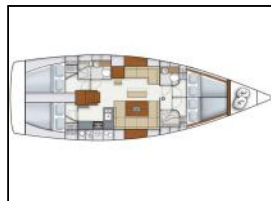

## Sailing yacht Hanse 445 Taurus 6

Yacht ID:	98748
Yachttyp:	Sailing yacht
Yacht:	<a href="#">Hanse 445 Taurus 6</a>
Marina:	Turkey / Yes Marina-Fethiye
Production year:	2012
Cabins:	4 (4)
Deposit:	€ 2.500,00

**Autopilot:** Autopilot,  
**Bimini:** Bimini top,  
**Chart plotter:** GPS chart plotter,  
**General:** 220 volt socket, Cockpit table, Cockpit/stern, outside shower, Depth sounder, Electric anchor windlass, Freezer, Hot water, Outside speakers, Oven, Self tailing winch, Stove, Swimming ladder, VHF radio, Wind instrument/Anemometer,  
**Inverter:** Inverter,  
**Radio-CD player:** Radio,  
**Refrigerator:** Refrigerator,  
**Snorkeling equipment:** Snorkelling equipment,  
**Solar panel:** Solar Panels,  
**Sprayhood:** Sprayhood,  
**Teack cockpit:** Teak cockpit,