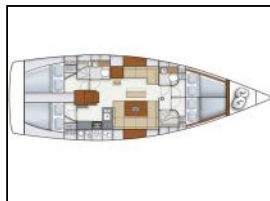

Sailing yacht Hanse 445 Taurus 6

Autopilot: Autopilot,
Bimini: Bimini top,
Chart plotter: GPS chart plotter,
General: 220 volt socket, Cockpit table, Cockpit/stern, outside shower, Depth sounder, Electric anchor windlass, Freezer, Hot water, Outside speakers, Oven, Self tailing winch, Stove, Swimming ladder, VHF radio, Wind instrument/Anemometer,
Inverter: Inverter,
Radio-CD player: Radio,
Refrigerator: Refrigerator,
Snorkeling equipment: Snorkelling equipment,
Solar panel: Solar Panels,
Sprayhood: Sprayhood,
Teack cockpit: Teak cockpit,

Yacht ID: 98748
Yachttyp: Sailing yacht
Yacht: [Hanse 445 Taurus 6](#)
Marina: Turkey / Yes Marina-Fethiye
Production year: 2012
Cabins: 4 (4)
Deposit: € 2.500,00

Price per week / Season 2024

29.06. - 31.08.	31.08. - 02.11.	02.11. - 30.11.
€ 4.025	€ 4.430	€ 3.490
30.11. - 04.01.		
€ 2.990		