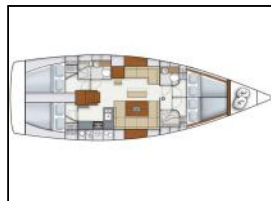

Sailing yacht Hanse 445 Draco

Yacht ID: 98750
Yachttyp: Sailing yacht
Yacht: [Hanse 445 Draco](#)
Marina: Turkey / Yes Marina-Fethiye
Production year: 2012
Cabins: 4 (4)
Deposit: € 2.500,00

Autopilot: Autopilot,
Bimini: Bimini top,
Bow thruster: Bow thruster,
Chart plotter: GPS chart plotter,
General: 220 volt socket, Cockpit table, Cockpit/stern, outside shower, Depth sounder, Electric anchor windlass, Freezer, Hot water, Outside speakers, Oven, Self tailing winch, Stove, Swimming ladder, VHF radio, Wind instrument/Anemometer,
Heating: Heating,
Inverter: Inverter,
Lazy bag: Lazy bag,
Radio-CD player: Radio,
Refrigerator: Refrigerator,
Snorkeling equipment: Snorkelling equipment,
Solar panel: Solar Panels,
Sprayhood: Sprayhood,
Teack cockpit: Teak cockpit,