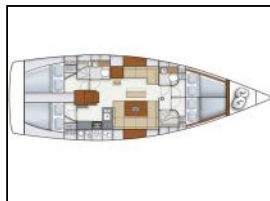

Sailing yacht Hanse 445 Draco

Yacht ID: 98750
 Yachttyp: Sailing yacht
 Yacht: [Hanse 445 Draco](#)
 Marina: Turkey / Yes Marina-Fethiye
 Production year: 2012
 Cabins: 4 (4)
 Deposit: € 2.500,00

Autopilot: Autopilot,
Bimini: Bimini top,
Bow thruster: Bow thruster,
Chart plotter: GPS chart plotter,
General: 220 volt socket, Cockpit table, Cockpit/stern, outside shower, Depth sounder, Electric anchor windlass, Freezer, Hot water, Outside speakers, Oven, Self tailing winch, Stove, Swimming ladder, VHF radio, Wind instrument/Anemometer,
Heating: Heating,
Inverter: Inverter,
Lazy bag: Lazy bag,
Radio-CD player: Radio,
Refrigerator: Refrigerator,
Snorkeling equipment: Snorkelling equipment,
Solar panel: Solar Panels,
Sprayhood: Sprayhood,
Teack cockpit: Teak cockpit,