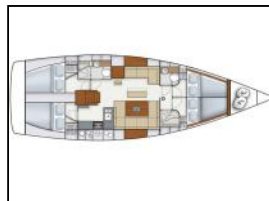

## Sailing yacht Hanse 445 Draco

Yacht ID: 98750  
Yachttyp: Sailing yacht  
Yacht: [Hanse 445 Draco](#)  
Marina: Turkey / Yes Marina-Fethiye  
Production year: 2012  
Cabins: 4 (4)  
Deposit: € 2.500,00

**Autopilot:** Autopilot,  
**Bimini:** Bimini top,  
**Bow thruster:** Bow thruster,  
**Chart plotter:** GPS chart plotter,  
**General:** 220 volt socket, Cockpit table, Cockpit/stern, outside shower, Depth sounder, Electric anchor windlass, Freezer, Hot water, Outside speakers, Oven, Self tailing winch, Stove, Swimming ladder, VHF radio, Wind instrument/Anemometer,  
**Heating:** Heating,  
**Inverter:** Inverter,  
**Lazy bag:** Lazy bag,  
**Radio-CD player:** Radio,  
**Refrigerator:** Refrigerator,  
**Snorkeling equipment:** Snorkelling equipment,  
**Solar panel:** Solar Panels,  
**Sprayhood:** Sprayhood,  
**Teack cockpit:** Teak cockpit,