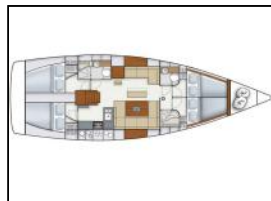

## Sailing yacht Hanse 445 Deneb

Yacht ID: 98751  
 Yachttyp: Sailing yacht  
 Yacht: [Hanse 445 Deneb](#)  
 Marina: Turkey / Yes Marina-Fethiye  
 Production year: 2012  
 Cabins: 4 (4)  
 Deposit: € 2.500,00

**Autopilot:** Autopilot,  
**Bimini:** Bimini top,  
**Bow thruster:** Bow thruster,  
**Chart plotter:** GPS chart plotter,  
**General:** 220 volt socket, Cockpit table, Cockpit/stern, outside shower, Depth sounder, Electric anchor windlass, Freezer, Hot water, Outside speakers, Oven, Self tailing winch, Stove, Swimming ladder, VHF radio, Wheel, Wind instrument/Anemometer,  
**Heating:** Heating,  
**Inverter:** Inverter,  
**Lazy bag:** Lazy bag,  
**Radio-CD player:** Radio,  
**Refrigerator:** Refrigerator,  
**Snorkeling equipment:** Snorkel Equipment, Snorkelling equipment,  
**Solar panel:** Solar Panels,  
**Sprayhood:** Sprayhood,  
**Teack cockpit:** Teak cockpit,