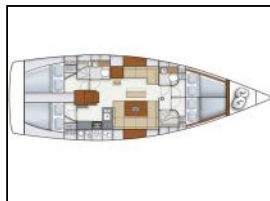

## Sailing yacht Hanse 445 Deneb

Yacht ID: 98751  
Yachttyp: Sailing yacht  
Yacht: [Hanse 445 Deneb](#)  
Marina: Turkey / Yes Marina-Fethiye  
Production year: 2012  
Cabins: 4 (4)  
Deposit: € 2.500,00

**Autopilot:** Autopilot,  
**Bimini:** Bimini top,  
**Bow thruster:** Bow thruster,  
**Chart plotter:** GPS chart plotter,  
**General:** 220 volt socket, Cockpit table, Cockpit/stern, outside shower, Depth sounder, Electric anchor windlass, Freezer, Hot water, Outside speakers, Oven, Self tailing winch, Stove, Swimming ladder, VHF radio, Wheel, Wind instrument/Anemometer,  
**Heating:** Heating,  
**Inverter:** Inverter,  
**Lazy bag:** Lazy bag,  
**Radio-CD player:** Radio,  
**Refrigerator:** Refrigerator,  
**Snorkeling equipment:** Snorkel Equipment, Snorkelling equipment,  
**Solar panel:** Solar Panels,  
**Sprayhood:** Sprayhood,  
**Teack cockpit:** Teak cockpit,