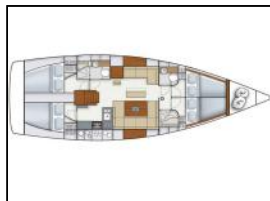

## Sailing yacht Hanse 445 Baxter

**Autopilot:** Autopilot,  
**Bimini:** Bimini top,  
**Bow thruster:** Bowthruster,  
**Chart plotter:** GPS chart plotter,  
**General:** 220 volt socket, Cockpit table, Cockpit/stern, outside shower, Depth sounder, Electric anchor windlass, Freezer, Hot water, Outside speakers, Oven, Self tailing winch, Stove, Swimming ladder, VHF radio, Wind instrument/Anemometer,  
**Inverter:** Inverter,  
**Radio-CD player:** Radio,  
**Refrigerator:** Refrigerator,  
**Snorkeling equipment:** Snorkelling equipment,  
**Solar panel:** Solar Panels,  
**Sprayhood:** Sprayhood,  
**Teack cockpit:** Teak cockpit,

Yacht ID: 98752  
Yachttyp: Sailing yacht  
Yacht: [Hanse 445 Baxter](#)  
Marina: Turkey / Yes Marina-Fethiye  
Production year: 2012  
Cabins: 4 (4)  
Deposit: € 2.500,00