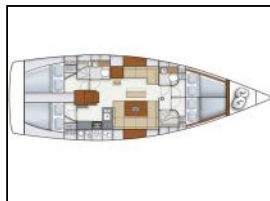

## Sailing yacht Hanse 445 Baxter

Yacht ID:	98752
Yachttyp:	Sailing yacht
Yacht:	<a href="#">Hanse 445 Baxter</a>
Marina:	Turkey / Yes Marina-Fethiye
Production year:	2012
Cabins:	4 (4)
Deposit:	€ 2.500,00

**Autopilot:** Autopilot,  
**Bimini:** Bimini top,  
**Bow thruster:** Bowthruster,  
**Chart plotter:** GPS chart plotter,  
**General:** 220 volt socket, Cockpit table, Cockpit/stern, outside shower, Depth sounder, Electric anchor windlass, Freezer, Hot water, Outside speakers, Oven, Self tailing winch, Stove, Swimming ladder, VHF radio, Wind instrument/Anemometer,  
**Inverter:** Inverter,  
**Radio-CD player:** Radio,  
**Refrigerator:** Refrigerator,  
**Snorkeling equipment:** Snorkelling equipment,  
**Solar panel:** Solar Panels,  
**Sprayhood:** Sprayhood,  
**Teack cockpit:** Teak cockpit,