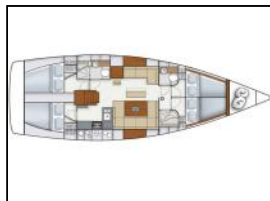

Sailing yacht Hanse 445 Petra

Autopilot: Autopilot,
Bimini: Bimini top,
Bow thruster: Bow thruster,
Chart plotter: GPS chart plotter,
General: 220 volt socket, Cockpit table, Cockpit/stern, outside shower, Depth sounder, Electric anchor windlass, Freezer, Hot water, Outside speakers, Oven, Self tailing winch, Stove, Swimming ladder, VHF radio, Wind instrument/Anemometer,
Inverter: Inverter,
Lazy bag: Lazy bag,
Radio-CD player: Radio,
Refrigerator: Refrigerator,
Snorkeling equipment: Snorkelling equipment,
Solar panel: Solar Panels,
Sprayhood: Sprayhood,
Teack cockpit: Teak cockpit,