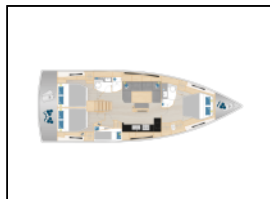

Sailing yacht Hanse 460 Eponyme

Deck: Bimini top, Cockpit fridge, Cockpit table, Cockpit/stern, outside shower, Electric anchor windlass, Grill (Barbecue) , Sprayhood,
Entertainment: Radio CD player,
Galley: Freezer,
Navigation: Bow thruster, GPS chart plotter,

Yacht ID: 98761
Yachttyp: Sailing yacht
Yacht: [Hanse 460 Eponyme](#)
Marina: France / Marseille, Corbières Port Services
Production year: 2023
Cabins: 4
Deposit: € 6.000,00

Price per week / Season 2024