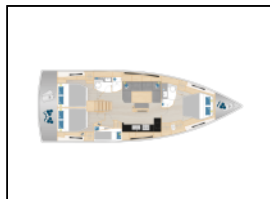

Sailing yacht Hanse 460 Eponyme

Deck: Bimini top, Cockpit fridge, Cockpit table, Cockpit/stern, outside shower, Electric anchor windlass, Grill (Barbecue), Sprayhood,
Entertainment: Radio CD player,
Galley: Freezer,
Navigation: Bow thruster, GPS chart plotter,

Yacht ID: 98761
Yachttyp: Sailing yacht
Yacht: [Hanse 460 Eponyme](#)
Marina: France / Marseille, Corbières Port Services
Production year: 2023
Cabins: 4
Deposit: € 6.000,00

Price per week / Season 2025