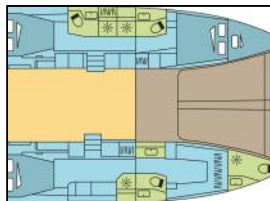

Catamaran Excess 14 DACIAN WOLF

Deck: Cockpit cushions, Cockpit fridge, Dinghy, Gangway, Outboard engine,
Entertainment: Tablet, USB,
Galley: Kitchen utensils (Galley equipment, cutlery), Oven, Refrigerator, Stove,
Interior: Electric fans, Electric toilet, Washer/dryer,
Navigation: AIS, Autopilot, Compass, GPS chart plotter, Wind/speed/depth instruments,
Sails: Electric winch, Lazy bag, Lazy jacks,
Yacht electrics: 230 volt socket, Air condition, Batteries, Generator, Inverter, Shore power connection, Solar panels, VHF radio, Watermaker - desalinator,