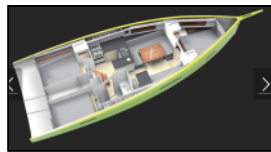

Sailing yacht RM 1180 Motu Iti

Deck: Bimini top, Sprayhood,
Entertainment: Outside speakers,
Galley: Kitchen utensils (Galley equipment, cutlery),
Navigation: AIS, Autopilot, Bow thruster, GPS chart plotter,
Sails: Code D, Sails,
Yacht electrics: Solar panels, VHF radio, Watermaker - desalinator,