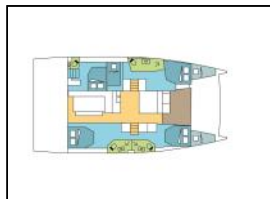

## Catamaran Bali 4.6 GYPSOPHILA

**Deck:** Cockpit cushions, Cockpit table, Cockpit/stern, outside shower, Dinghy, Electric anchor windlass, Grill (Barbecue) , Spring cleats, Sun loungers, Swimming ladder,  
**Galley:** Oven, Refrigerator,  
**Interior:** Electric fans in cabins, Electric toilet,  
**Navigation:** AIS, Autopilot, GPS chart plotter, Speedometer (Speed log), Wind instrument/Anemometer,  
**Sails:** Lazy bag, Lazy jacks,  
**Yacht electrics:** Air condition, Alternator, Battery charger , Generator, Inverter, Service batteries, Solar panels, VHF radio , Watermaker - desalinator,