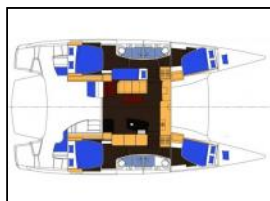

Catamaran Salina 48 Evolution Shamane

Autopilot: Autopilot,
Chart plotter: GPS chart plotter,
Cockpit cushion: Cockpit cushions,
Cockpit speakers: Interior and exterior speakers.,
Dinghy: Dinghy,
Electric toilet: Electric toilets,
General: 2 kayaks, 220V sockets, AIS and VHF, Bluetooth speakers, Deck shower - Hot/cold water, Fans in the cabins, Navigation center, USB sockets,
Generator: Generator,
Outboard engine: Outboard engine,
Radio-CD player: Radio/Mp3,
Snorkeling equipment: Snorkeling equipment,
Stand up paddle: Paddle board,
Water maker: Water maker,

Yacht ID: 99862
 Yachttyp: Catamaran
 Yacht: [Salina 48 Evolution Shamane](#)
 Marina: France / Porto Vecchio-Porto Vecchio
 Production year: 2000
 Cabins: 4 (4 4x double (one for the crew) +2 single)
 Deposit: € 1.000,00