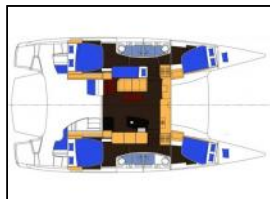

Catamaran Salina 48 Evolution Shamane

Autopilot: Autopilot,
Chart plotter: GPS chart plotter,
Cockpit cushion: Cockpit cushions,
Cockpit speakers: Interior and exterior speakers.,
Dinghy: Dinghy,
Electric toilet: Electric toilets,
General: 2 kayaks, 220V sockets, AIS and VHF, Bluetooth speakers, Deck shower - Hot/cold water, Fans in the cabins, Navigation center, USB sockets,
Generator: Generator,
Outboard engine: Outboard engine,
Radio-CD player: Radio/Mp3,
Snorkeling equipment: Snorkeling equipment,
Stand up paddle: Paddle board,
Water maker: Water maker,

Yacht ID: 99862
Yachttyp: Catamaran
Yacht: [Salina 48 Evolution Shamane](#)
Marina: France / Porto Vecchio-Porto Vecchio
Production year: 2000
Cabins: 4 (4 4x double (one for the crew) +2 single)
Deposit: € 1.000,00