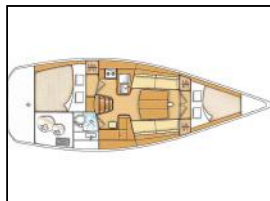

## Sailing yacht First 35 Rhea

Yacht ID: 99957  
 Yachttyp: Sailing yacht  
 Yacht: [First 35 Rhea](#)  
 Marina: Croatia / Pula, Marina Polesana  
 Production year: 2011  
 Cabins: 2 (2)  
 Deposit: € 1.500,00