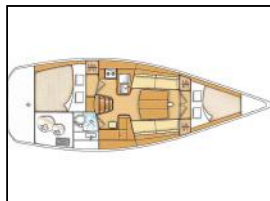

Sailing yacht First 35 Rhea

Yacht ID: 99957
 Yachttyp: Sailing yacht
 Yacht: [First 35 Rhea](#)
 Marina: Croatia / Pula, Marina Polesana
 Production year: 2011
 Cabins: 2 (2)
 Deposit: € 1.500,00

Autopilot: Autopilot,
Bimini: Bimini top,
Chart plotter: GPS chart plotter,
Cockpit cushion: Cockpit cushions,
Cockpit speakers: Speakers in cockpit,
Dinghy: Dinghy,
General: Battery charger, CD player with USB, Cockpit shower, Cockpit table, Compass, Depth meter, Electric bilge pump, Electric windlass, Emergency signals, Fire extinguisher, First aid kit, FM radio, Furling genoa, Gas bottle, Life belts, Life jackets, Manual bilge pump, Navigation charts, Pillows and blankets, Pilot book, Sheets, Shore power, Speedometer, Steering wheel, Stove with oven, Sun tent, Towels, VHF, Wind instrument,
Heating: Heating,
Lazy bag: Lazy bag,
Refrigerator: Refrigerator,
Sprayhood: Sprayhood,