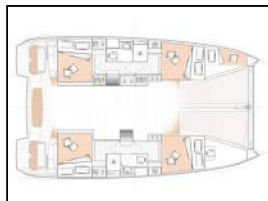

## Catamaran Excess 11 Lizzy

Yacht ID: 99977  
Yachttyp: Catamaran  
Yacht: [Excess 11 Lizzy](#)  
Marina: Turkey / Fethiye  
Production year: 2021  
Cabins: 6 (6 (4 + 2))  
Deposit: € 3.000,00

**Autopilot:** Autopilot,  
**Chart plotter in cockpit:** GPS chart plotter - cockpit,  
**Dinghy:** Dinghy,  
**Electric winches:** Electric halyard winch,  
**General:** Anchor with chain, Awning, Battery charger, Bed linen, Cabin and saloon fans, Cockpit table, Cockpit/stern, outside shower, Electric anchor windlass, Electric primary winch, Freezer, Gas cookers, Hot water, Indoor speakers, Kitchen utensils (Galley equipment, cutlery), Nautical charts, Outside speakers, Oven, Pilot book, Set of tools, Towels, Tridata, VHF radio, Well deck Sun visor, Wind/speed/depth instruments,  
**Heating:** Webasto,  
**Inverter:** Inverter,  
**Radio-CD player:** Radio CD mp3 player ,  
**Refrigerator:** Refrigerator,