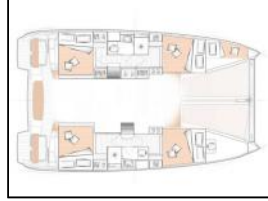

Catamaran Excess 11 Lizzy

Yacht ID: 99977
Yachttyp: Catamaran
Yacht: [Excess 11 Lizzy](#)
Marina: Turkey / Fethiye
Production year: 2021
Cabins: 6 (6 (4 + 2))
Deposit: € 3.000,00

Autopilot: Autopilot,
Chart plotter in cockpit: GPS chart plotter - cockpit,
Dinghy: Dinghy,
Electric winches: Electric halyard winch,
General: Anchor with chain, Awning, Battery charger, Bed linen, Cabin and saloon fans, Cockpit table, Cockpit/stern, outside shower, Electric anchor windlass, Electric primary winch, Freezer, Gas cookers, Hot water, Indoor speakers, Kitchen utensils (Galley equipment, cutlery), Nautical charts, Outside speakers, Oven, Pilot book, Set of tools, Towels, Tridata, VHF radio, Well deck Sun visor, Wind/speed/depth instruments,
Heating: Webasto,
Inverter: Inverter,
Radio-CD player: Radio CD mp3 player ,
Refrigerator: Refrigerator,